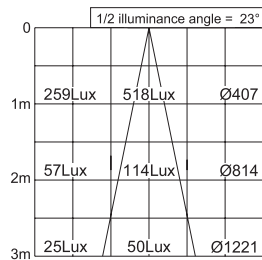

KFX-S46

SPOT

Miniature spot light

Max. Overall Dimension	46 OD × 50 L(mm)
Material	Aluminum
Color	White Anodizing
Mounting way	Nut
Weight	50g
Light source	KLS-100H-MA / KLS-100H-MA A
Fiber Cable	KEC-075-32F(R5)
Application	Museum, Showcase

* Cable = R5 / 1 branch 5m
* Light Source = 100W Halogen (KLS-100H-CT)

* Cable = R5 / 1 branch 5m
* Light Source = 150W M/H (KLS-150M-CT)

Ø36