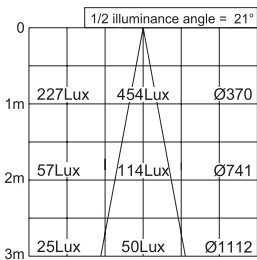

KFX-S46

SPOT

Miniature spot light

Max. Overall Dimension	46 OD × 50 L(mm)
Material	Aluminum
Color	White Anodizing
Mounting way	Nut
Weight	50g
Light source	KLS-100H-MA / KLS-100H-MA A
Fiber Cable	KEC-075-32F(R5)
Application	Museum, Showcase

* Cable = R5 / 1 branch 5m
* Light Source = 100W Halogen (KLS-100H-CT)

* Cable = R5 / 1 branch 5m
* Light Source = 150W M/H (KLS-150M-CT)

Ø36